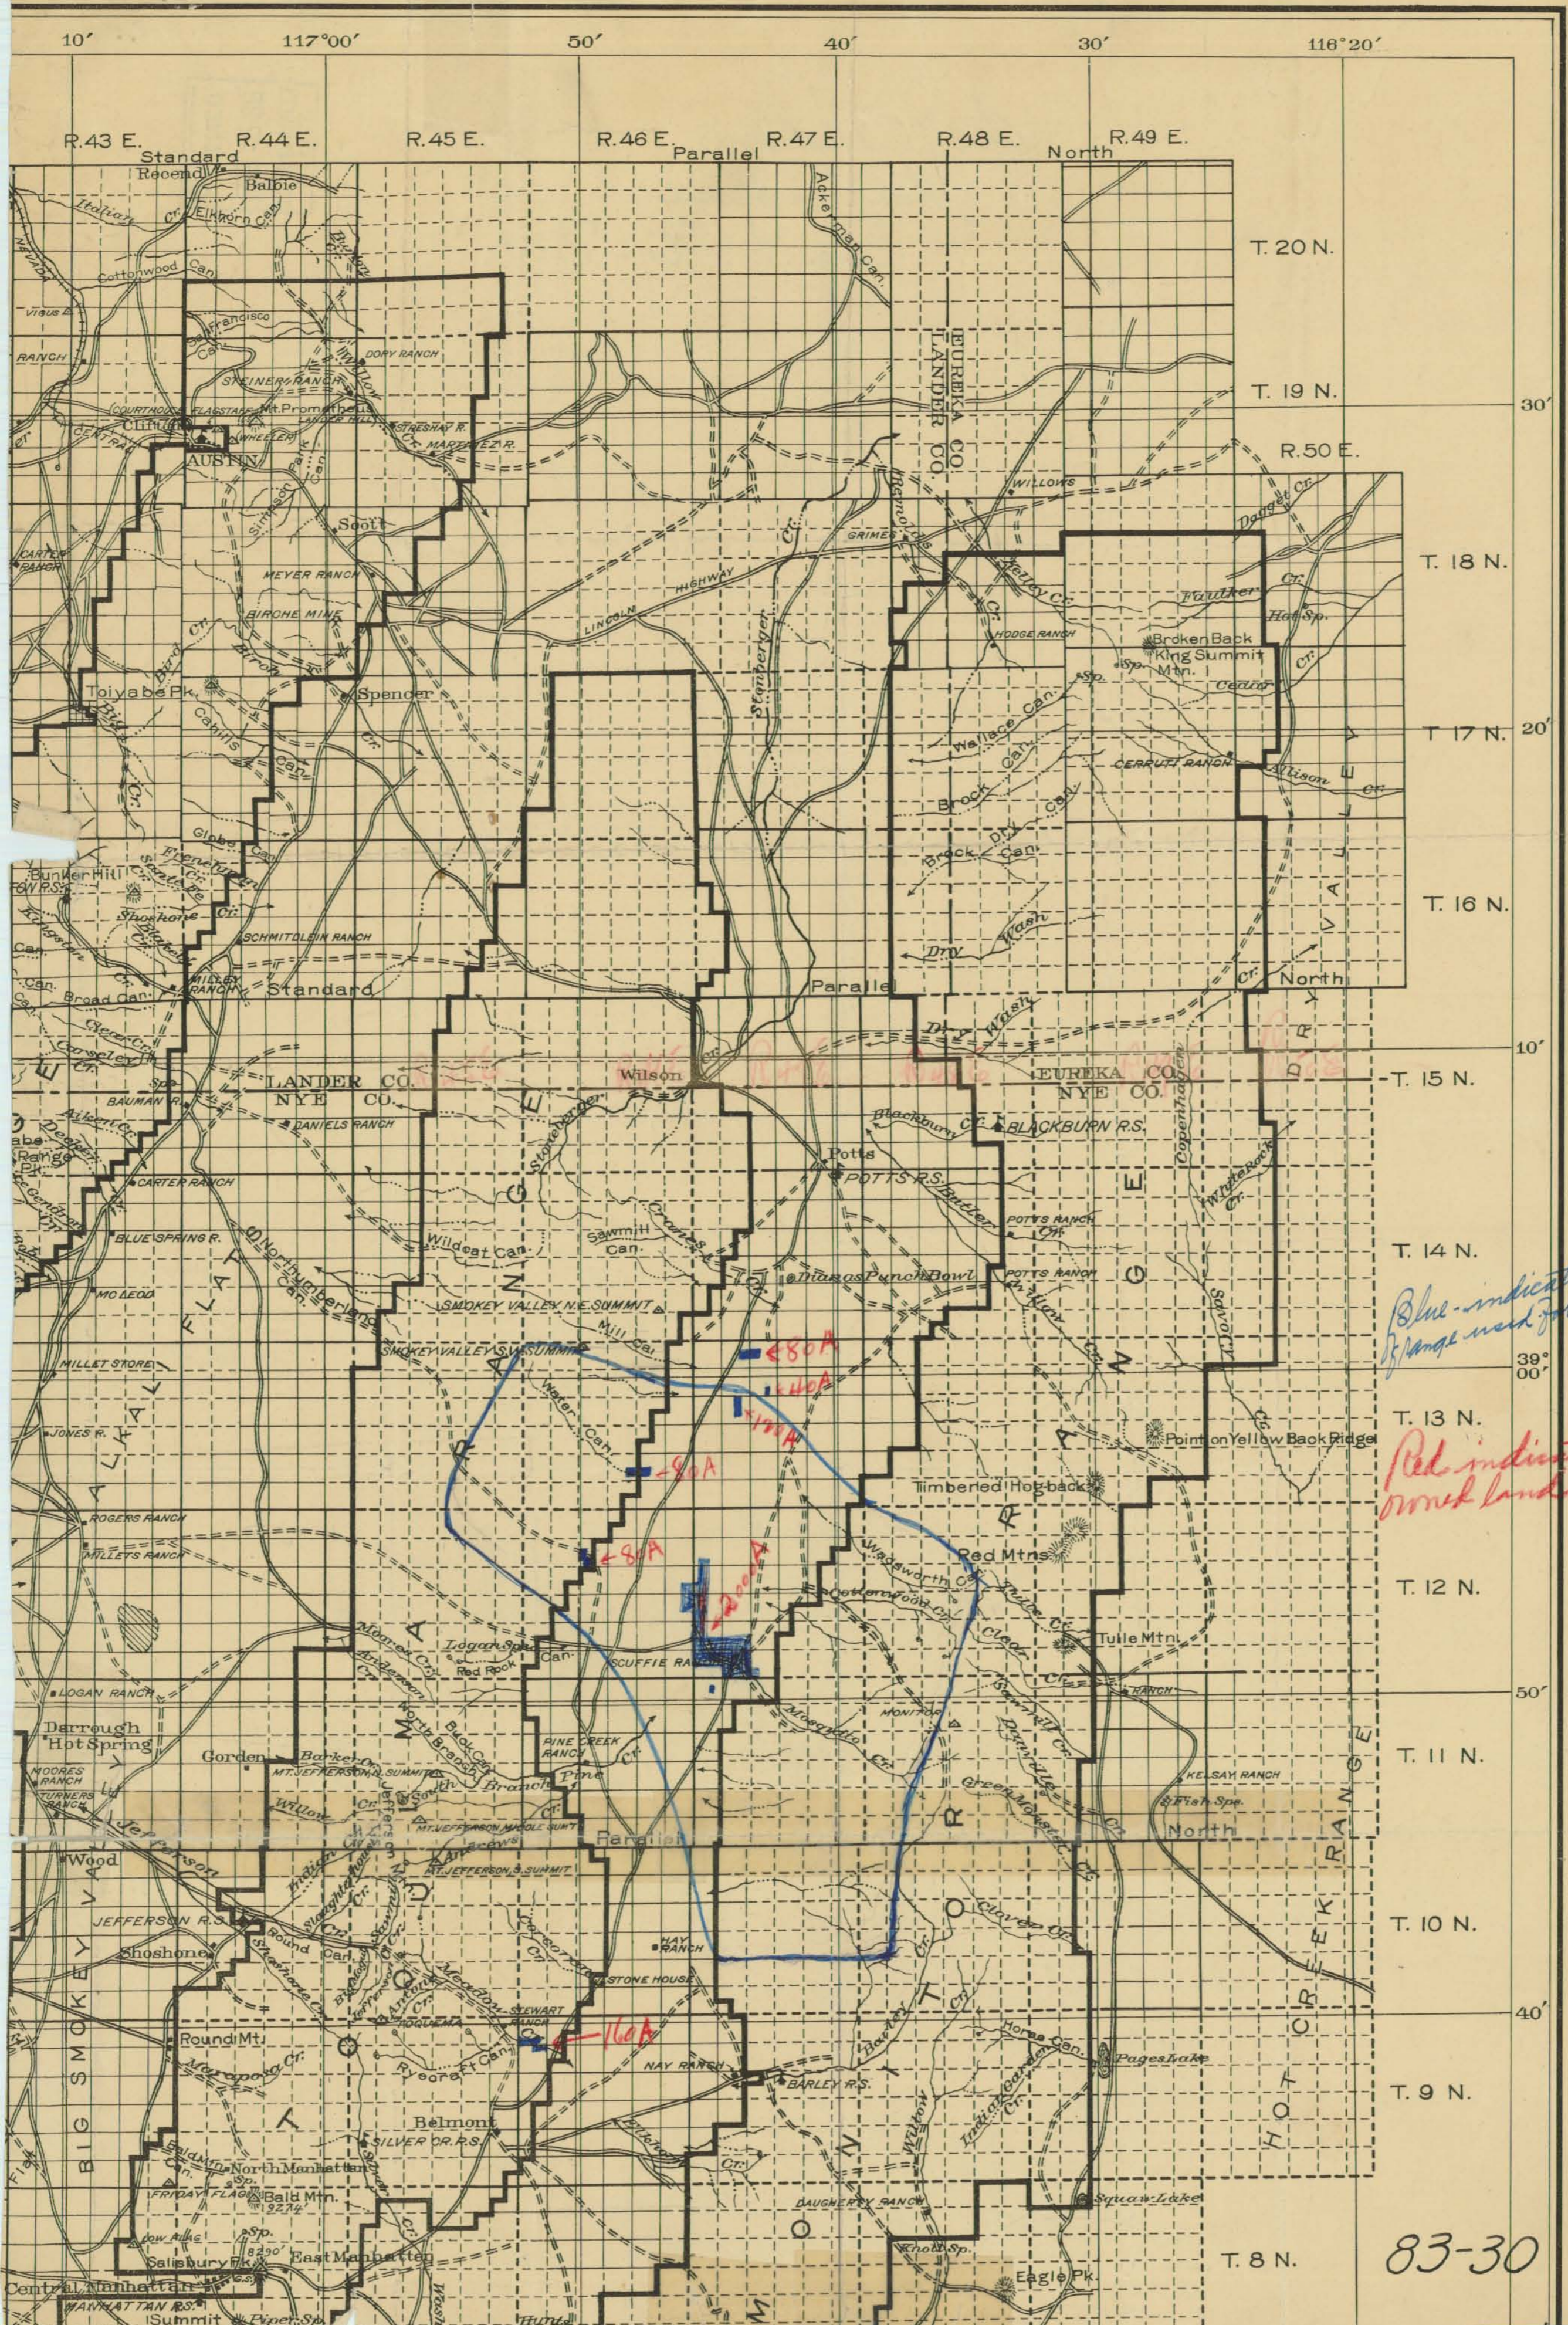

*Map showing land owned and outline of range used by MONITOR VALLEY LAND & CATTLE CO, MANHATTAN, NEV.*

*Blue - indicates the outline of range used for 30 years*

*Red indicating owned lands.*

83-30