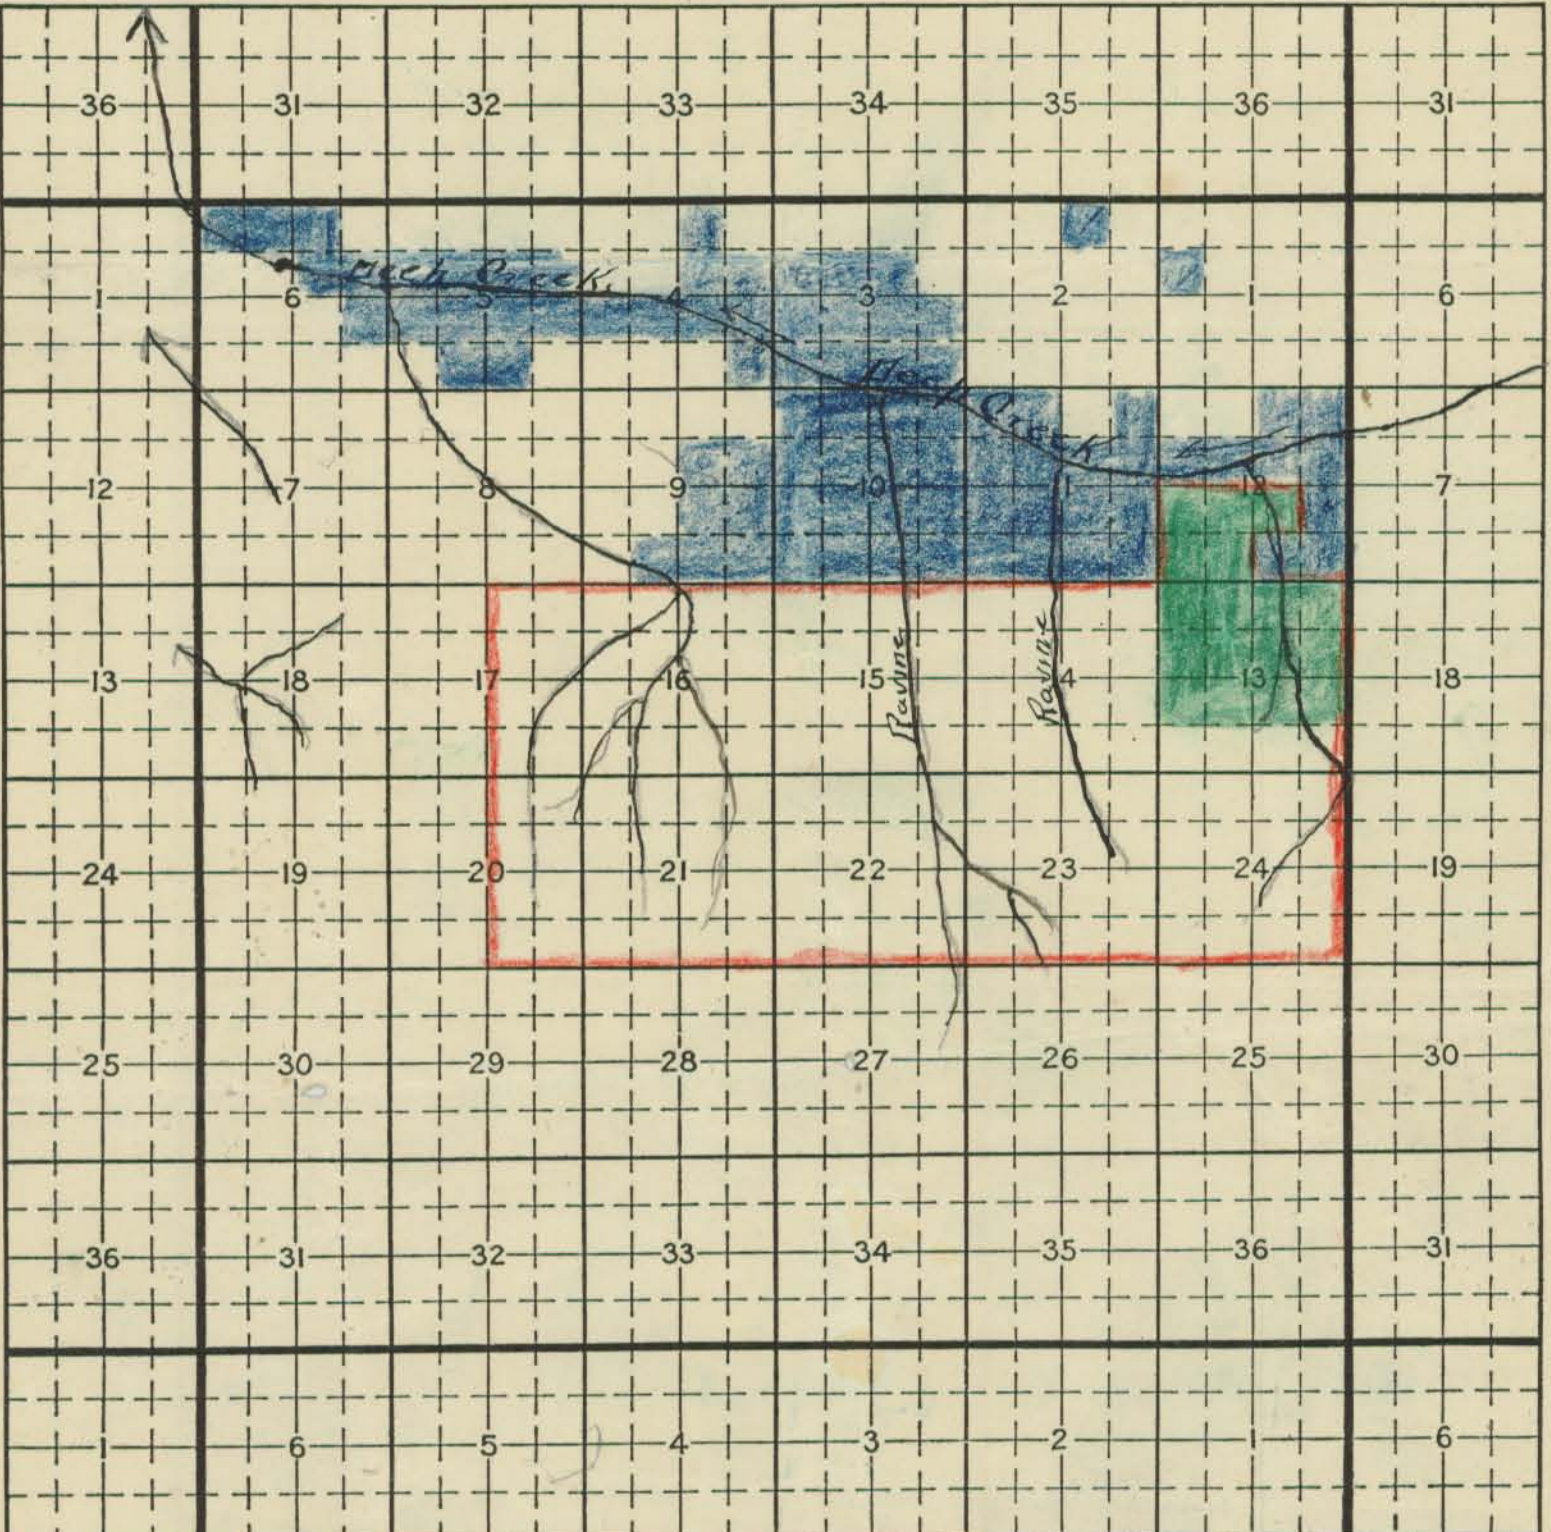

Range Plot of George Hanson  
 Tuscarora, Nevada

Township No. 42, North Range No. 51, East, Mt. Diablo Mer.

Showing adjoining sections

Scale 80 chains to an inch  
 0 20 40 60 80

Green. lands leased by George Hanson

Blue = Owned lands - by other owner

Red Outline = Boundries of Range used by Geo. Hanson

Ranging 100 head of cattle.

331