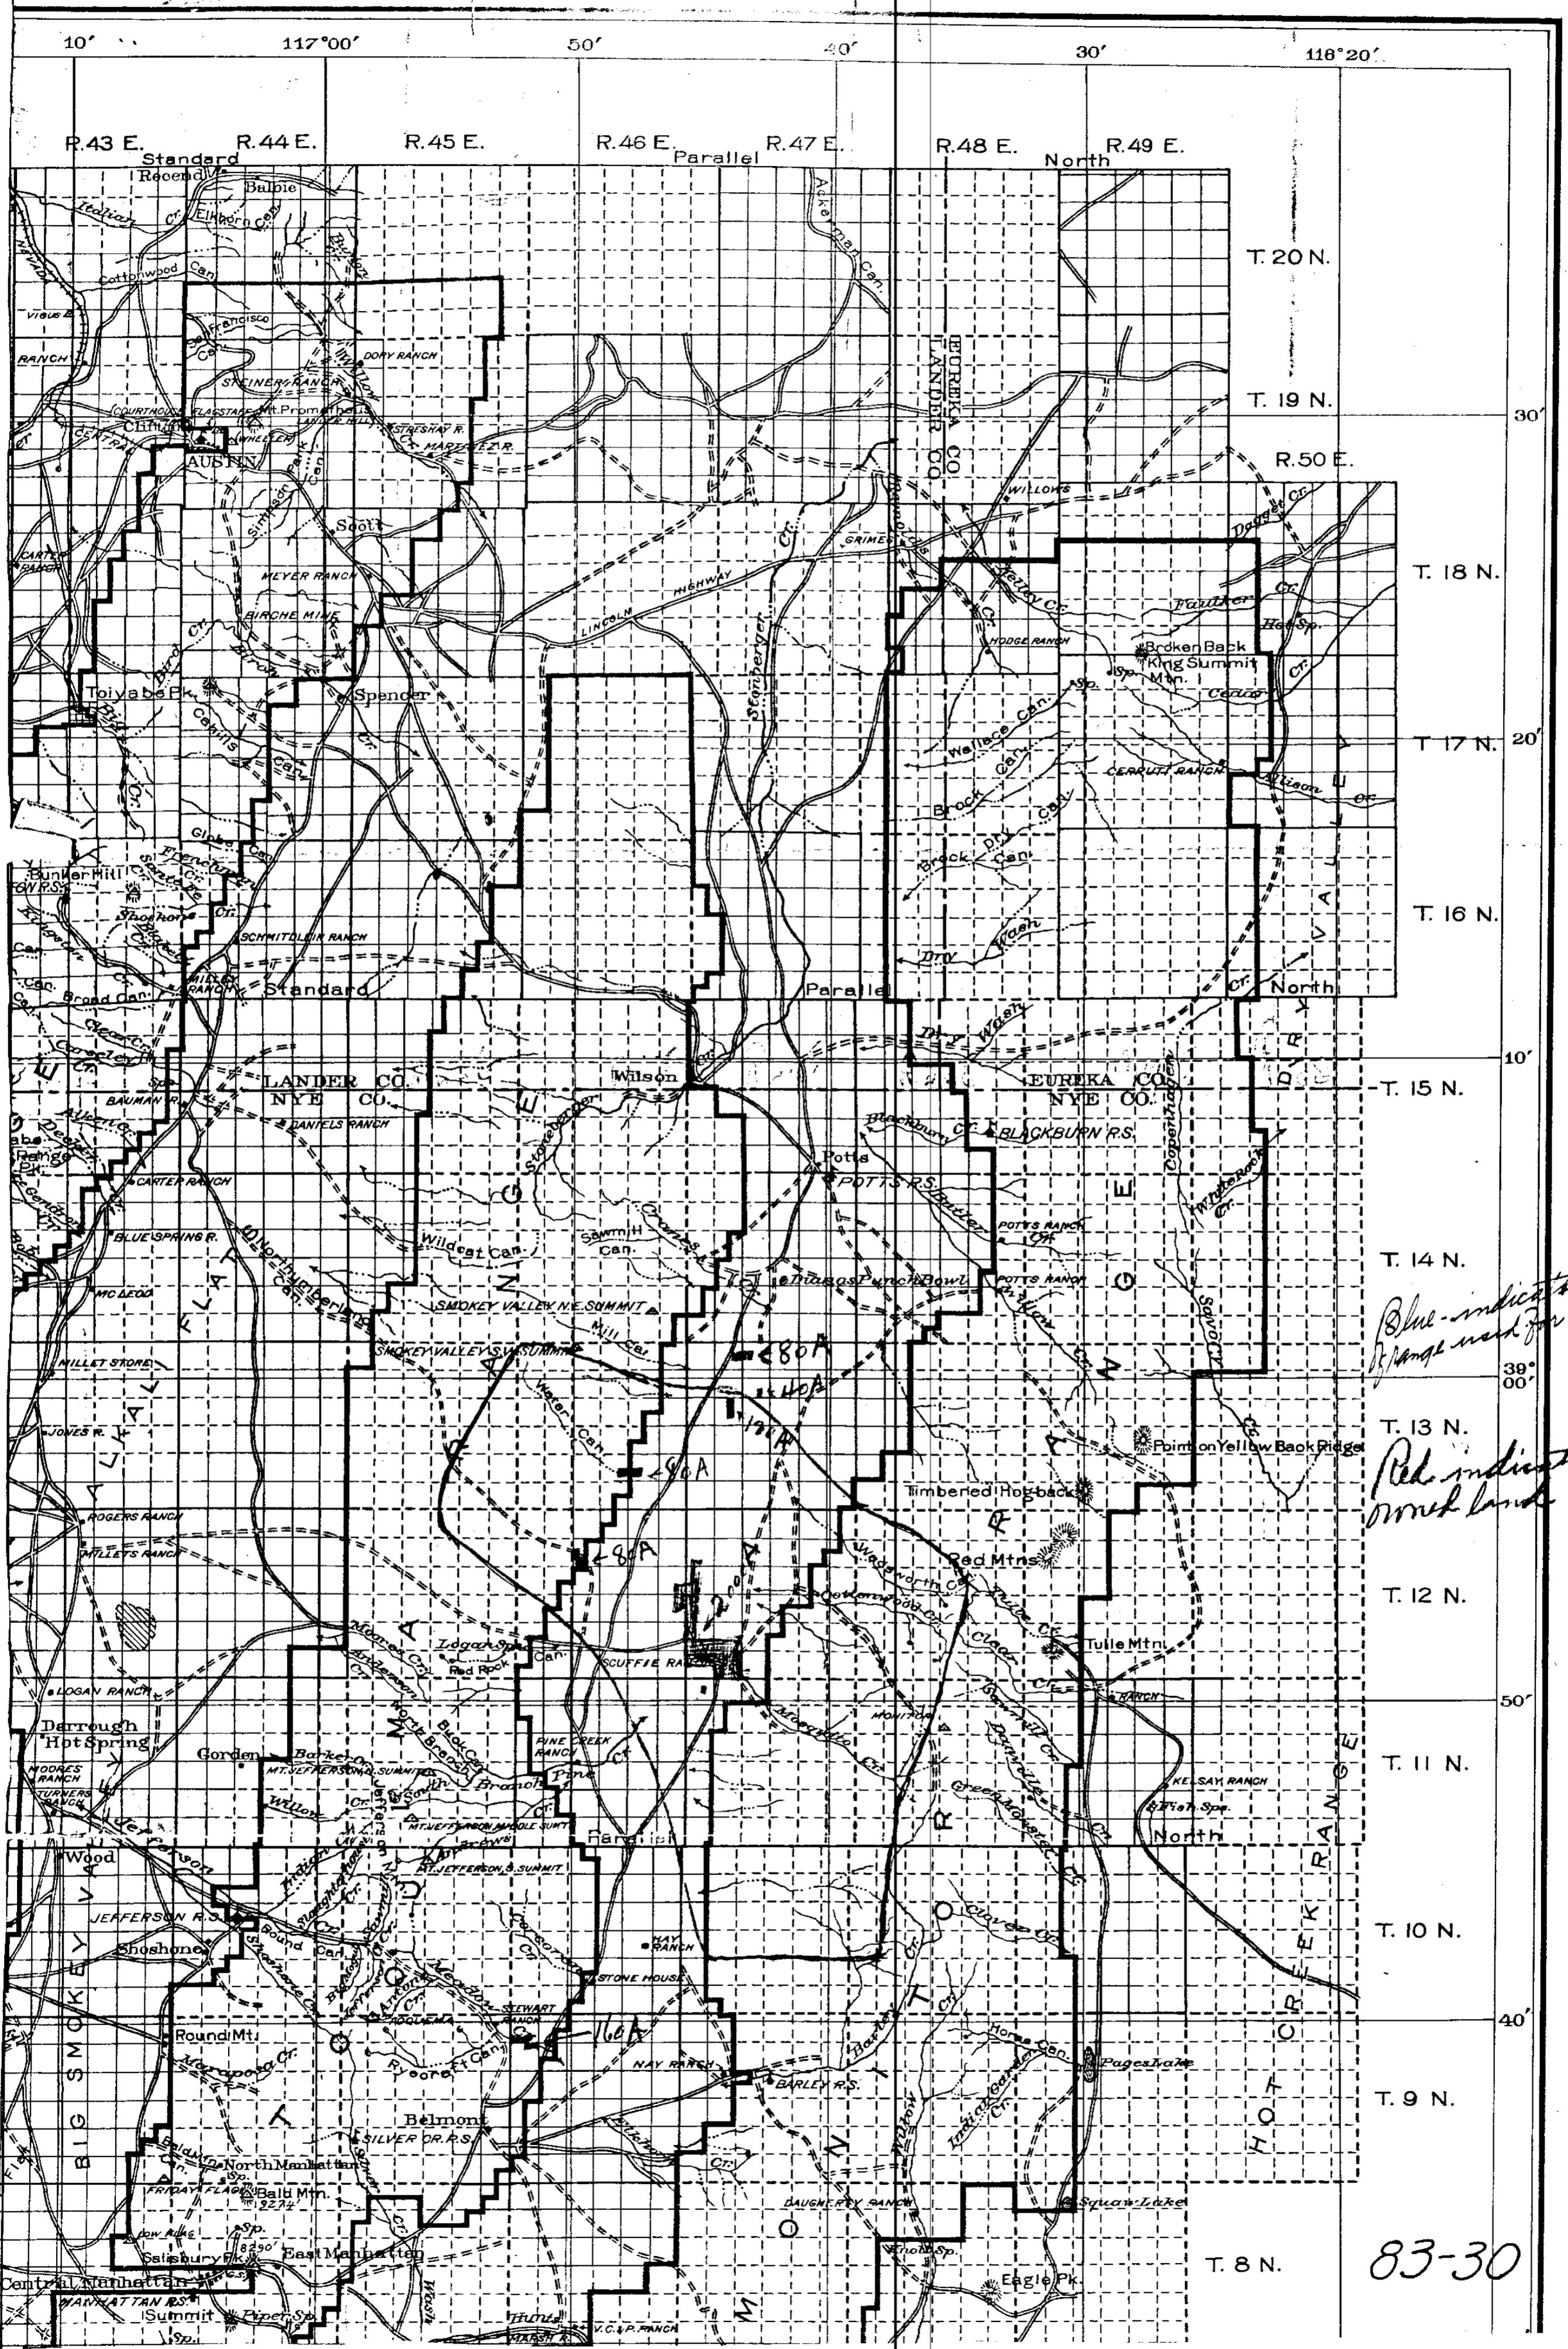

*Map showing land owned and outline of range
 leased by MONITOR VALLEY LAND & CATTLE Co, MANHATTAN, NEV.*

*Blue indicates outline
 of range used for 30 years*

*Red indicating
 owned land*

83-30