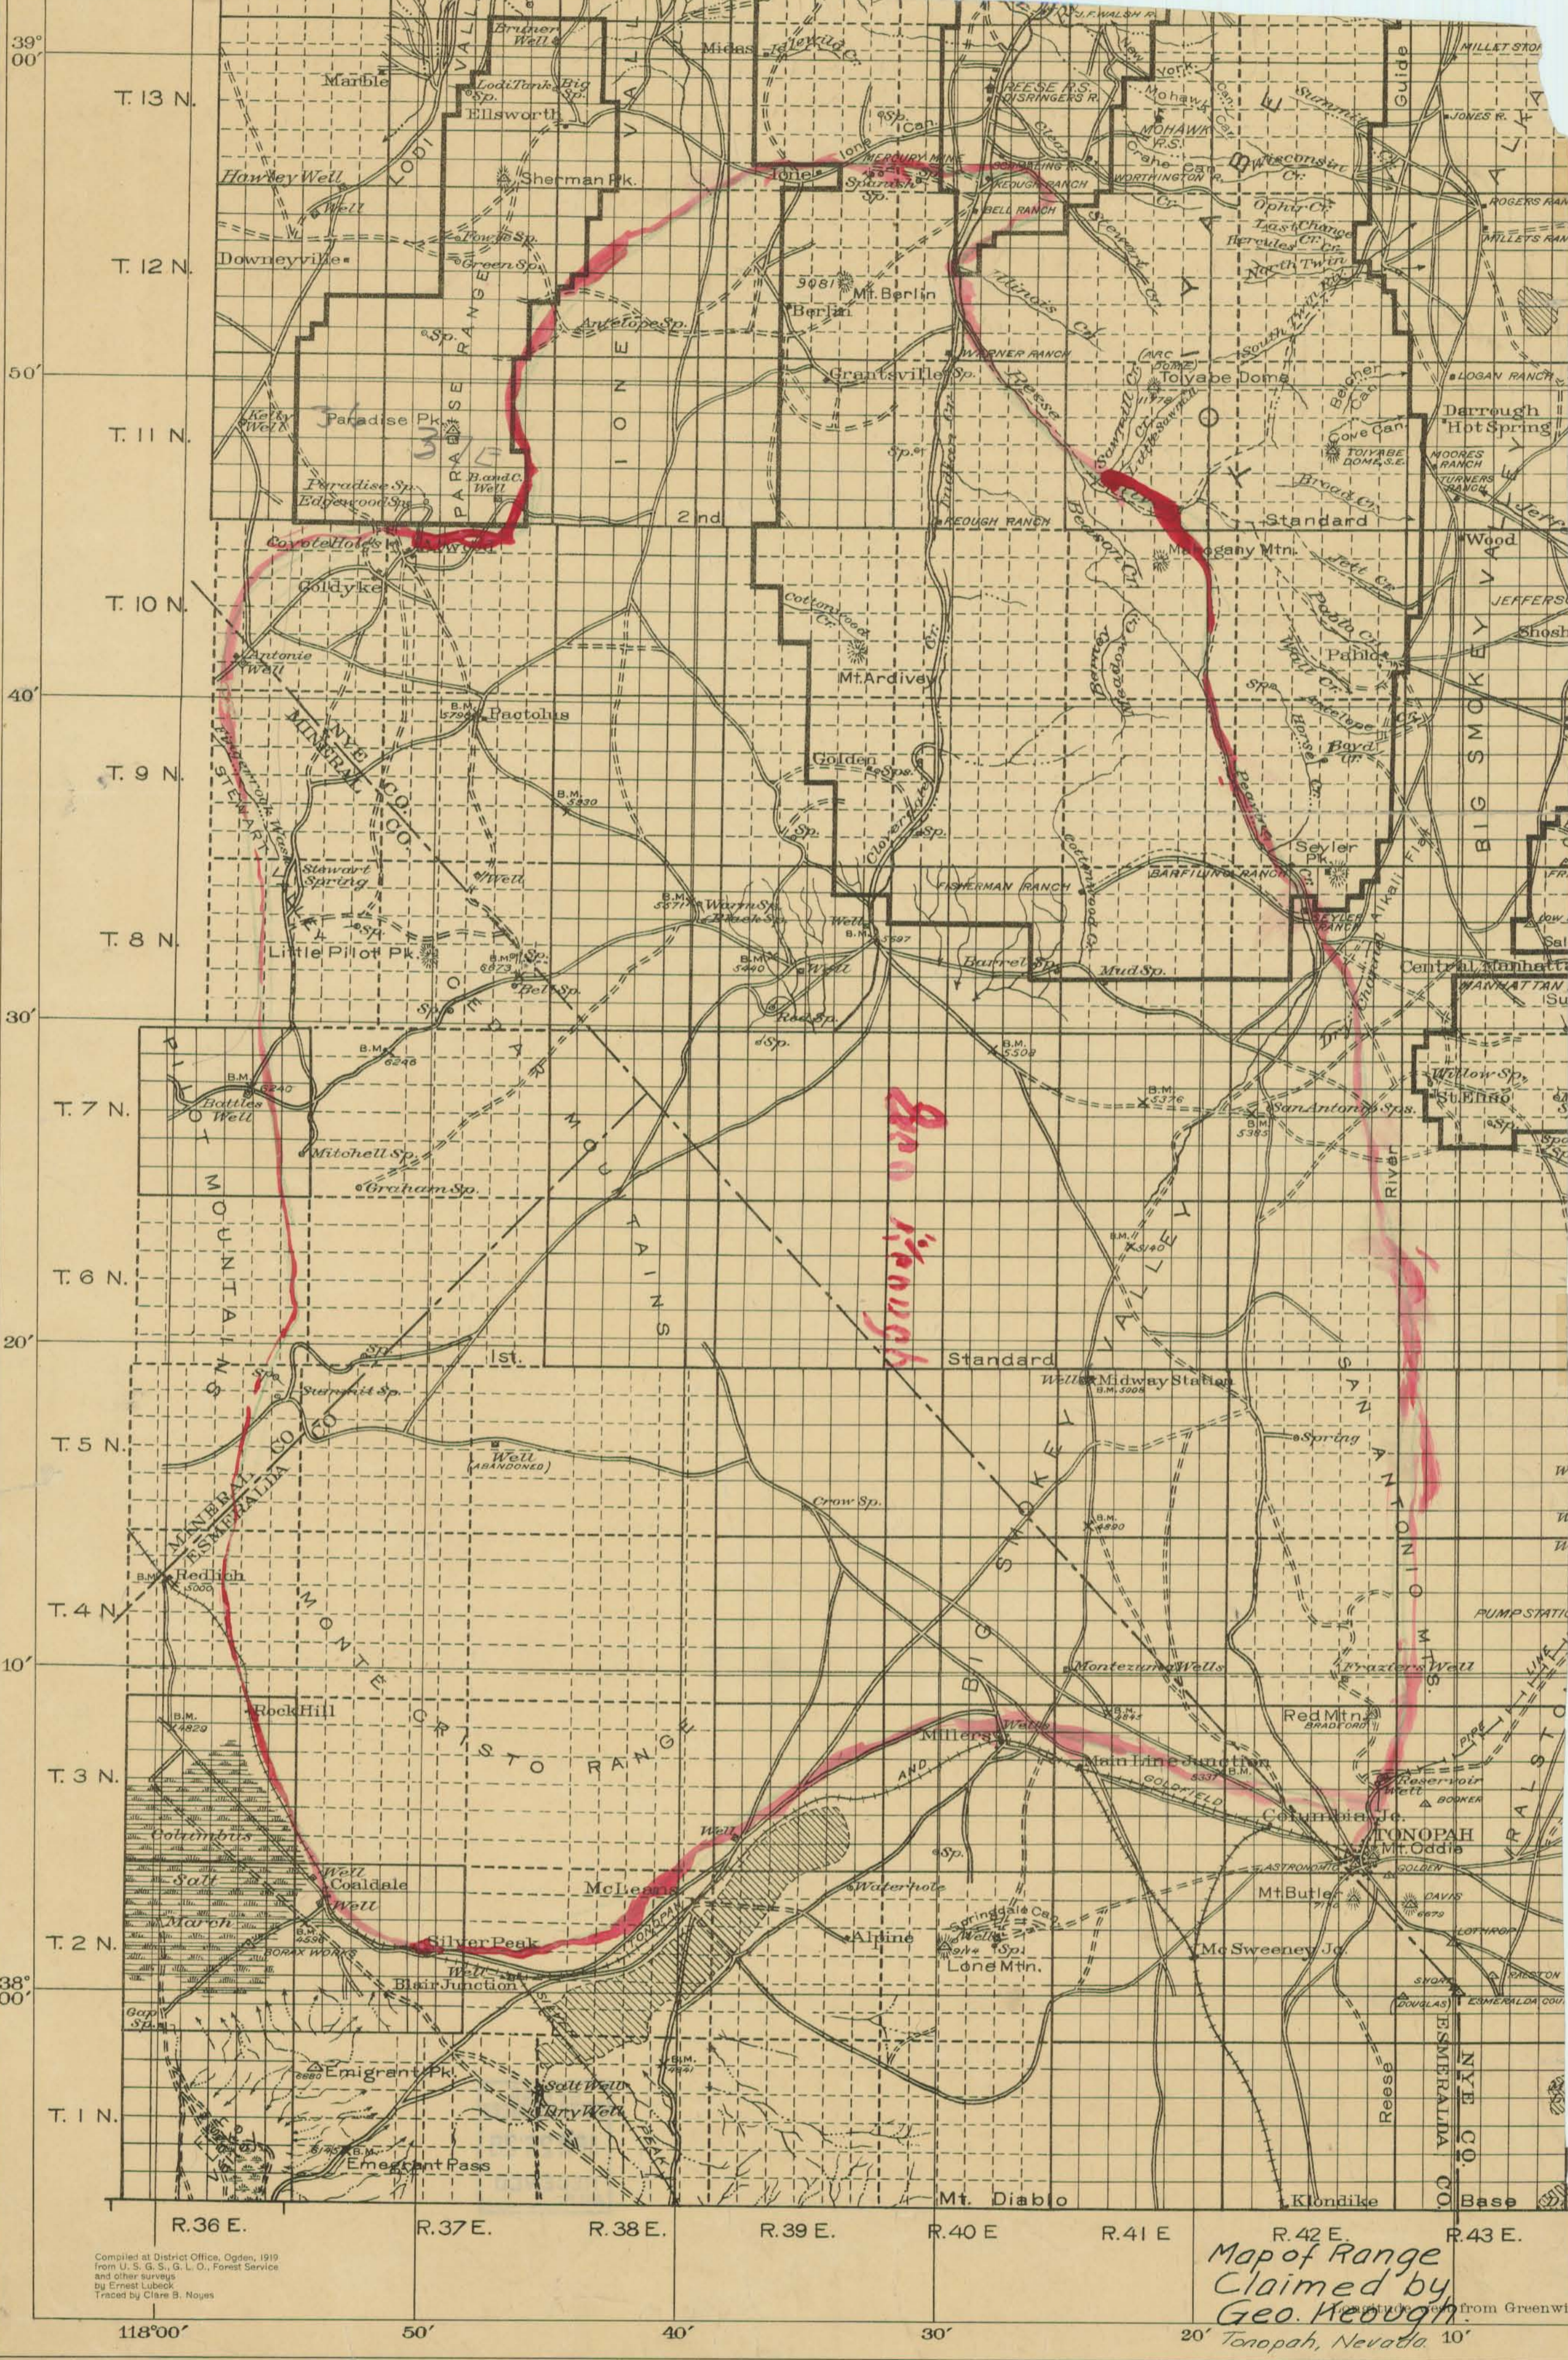

260-34

Compiled at District Office, Ogden, 1919
 from U. S. G. S., G. L. O., Forest Service
 and other surveys
 by Ernest Lubock
 Traced by Clara B. Noyes

Map of Range
 Claimed by
 Geo. Neough.
 Tonopah, Nevada.

No address
 260-34