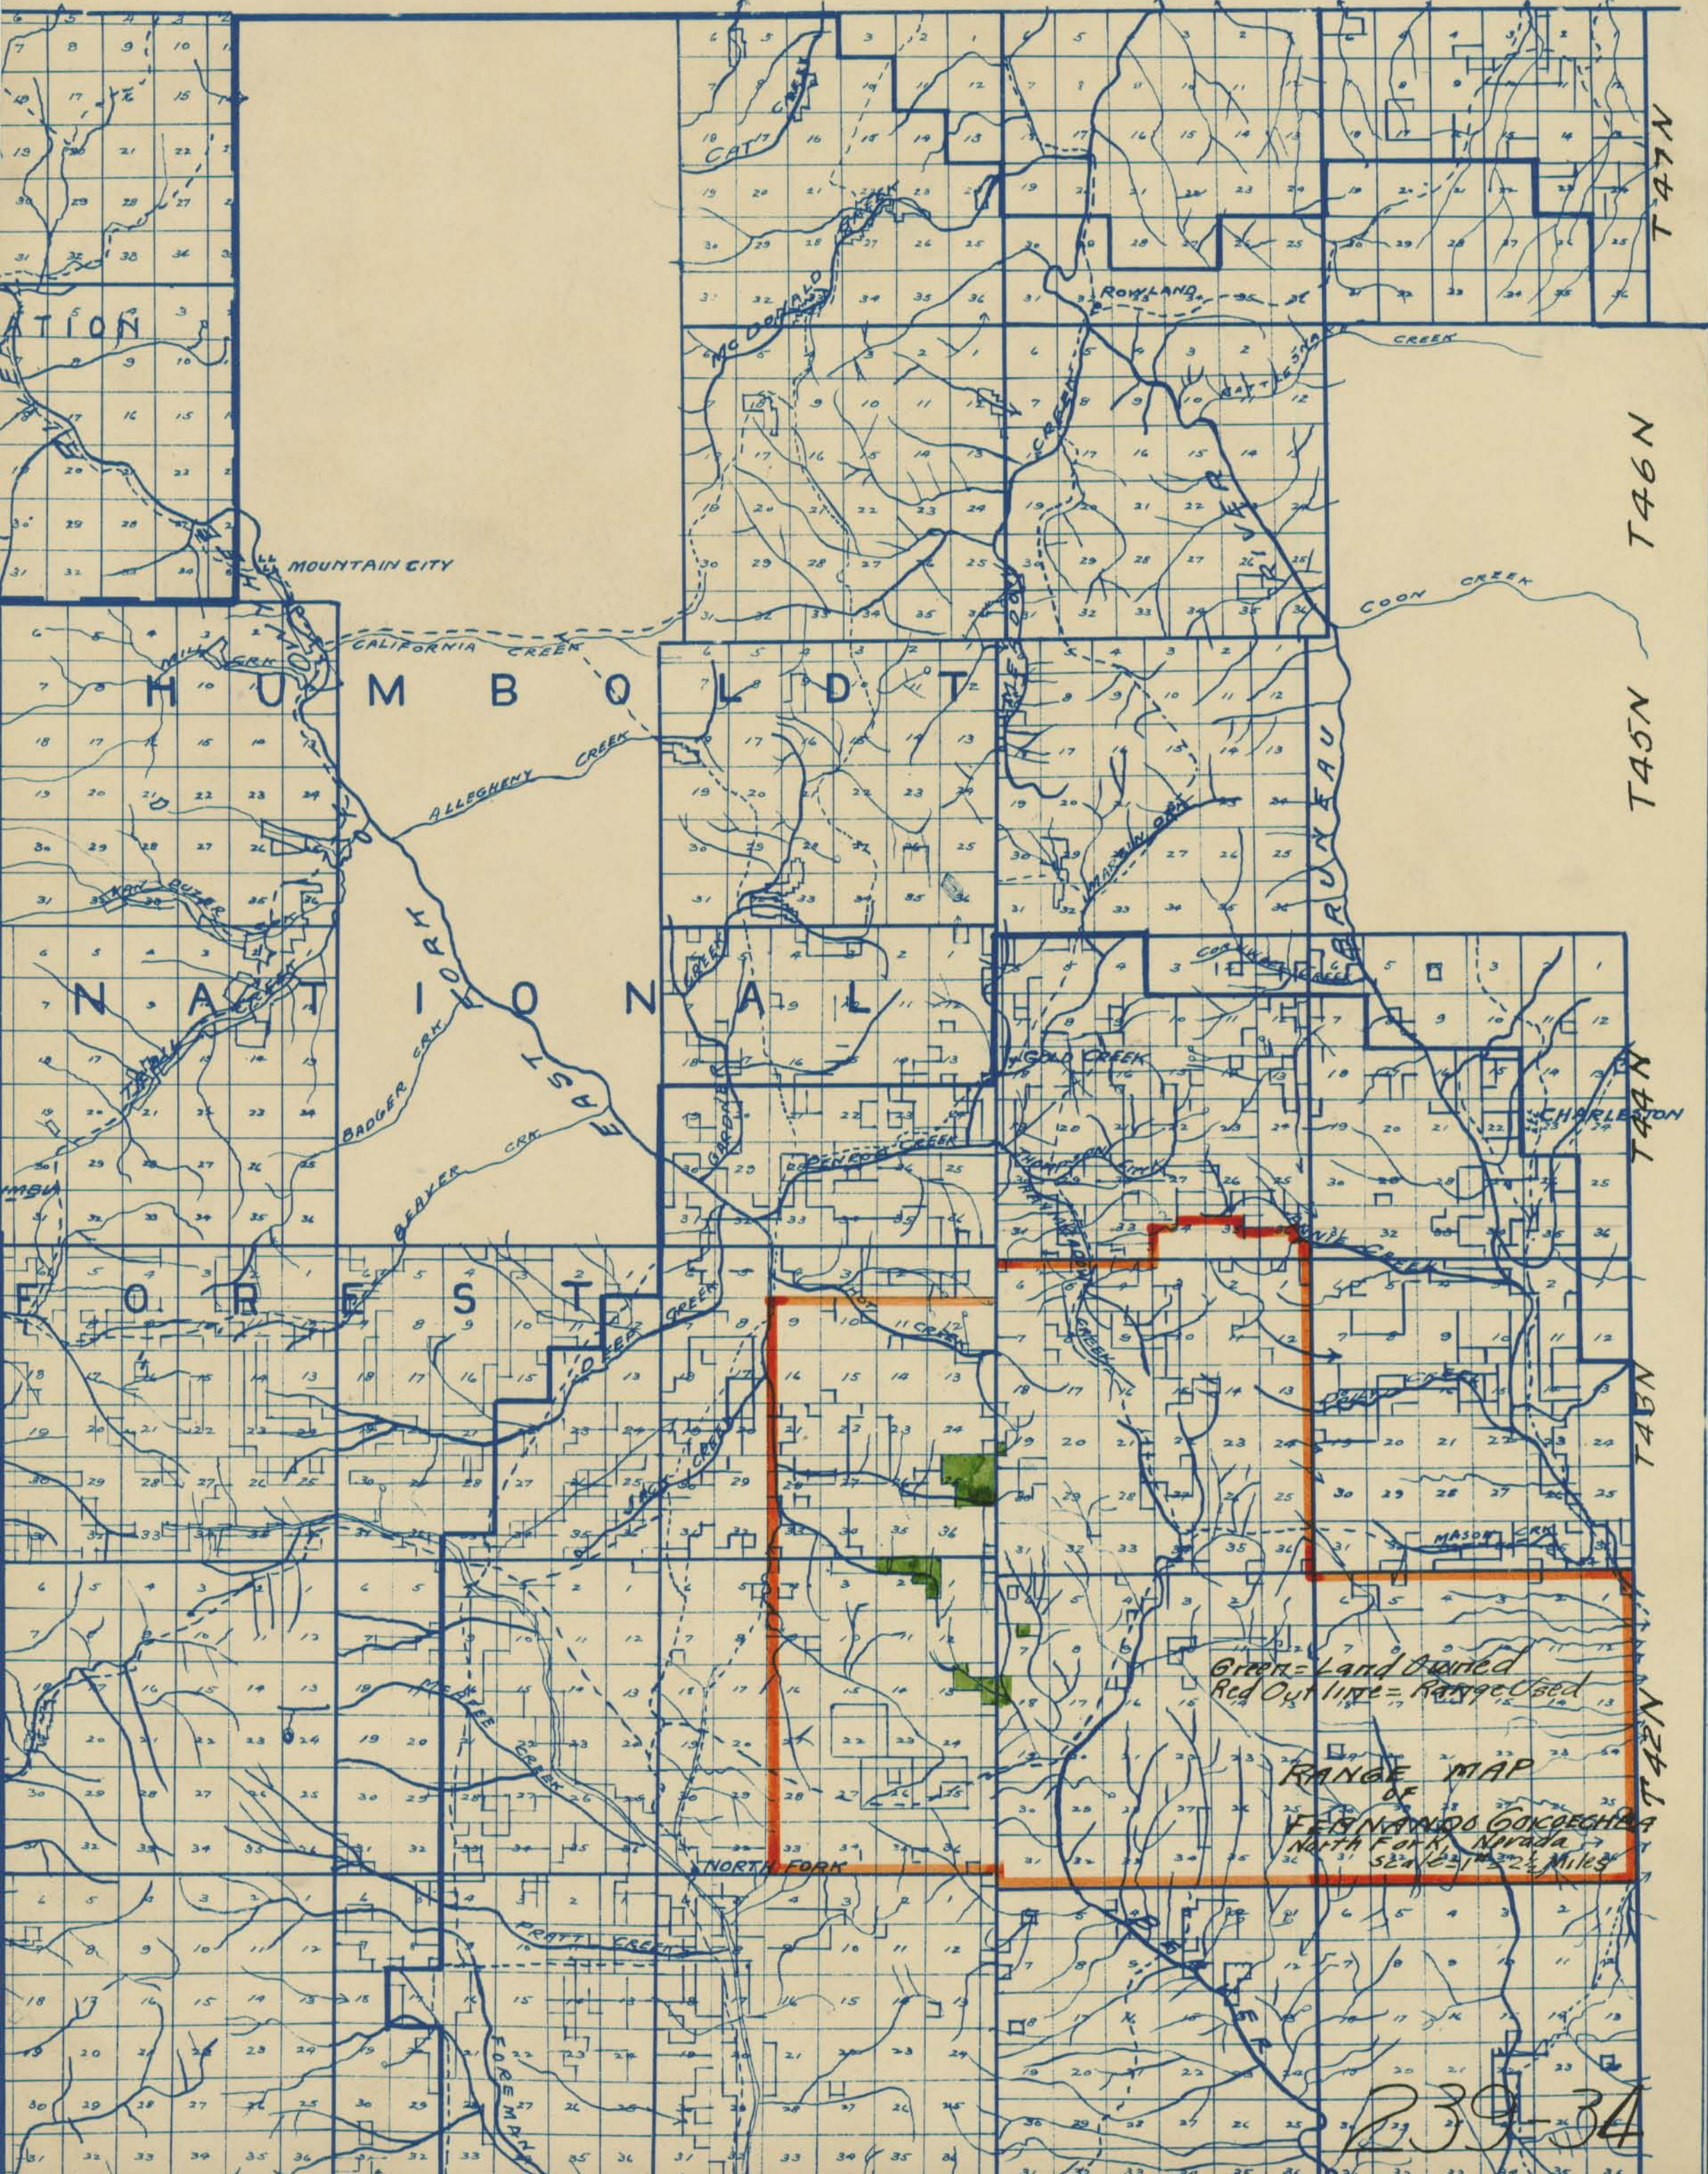

53

54

55

56

57

T47N

T46N

T45N

T44N

T43N

T42N

T41N

Green = Land Owned
 Red Out line = Range Used

RANGE MAP

OF
 FERNANDO GONZALEZ
 NORTH FORK, NEVADA
 52° 10' 30" N 122° 22' W

39 34